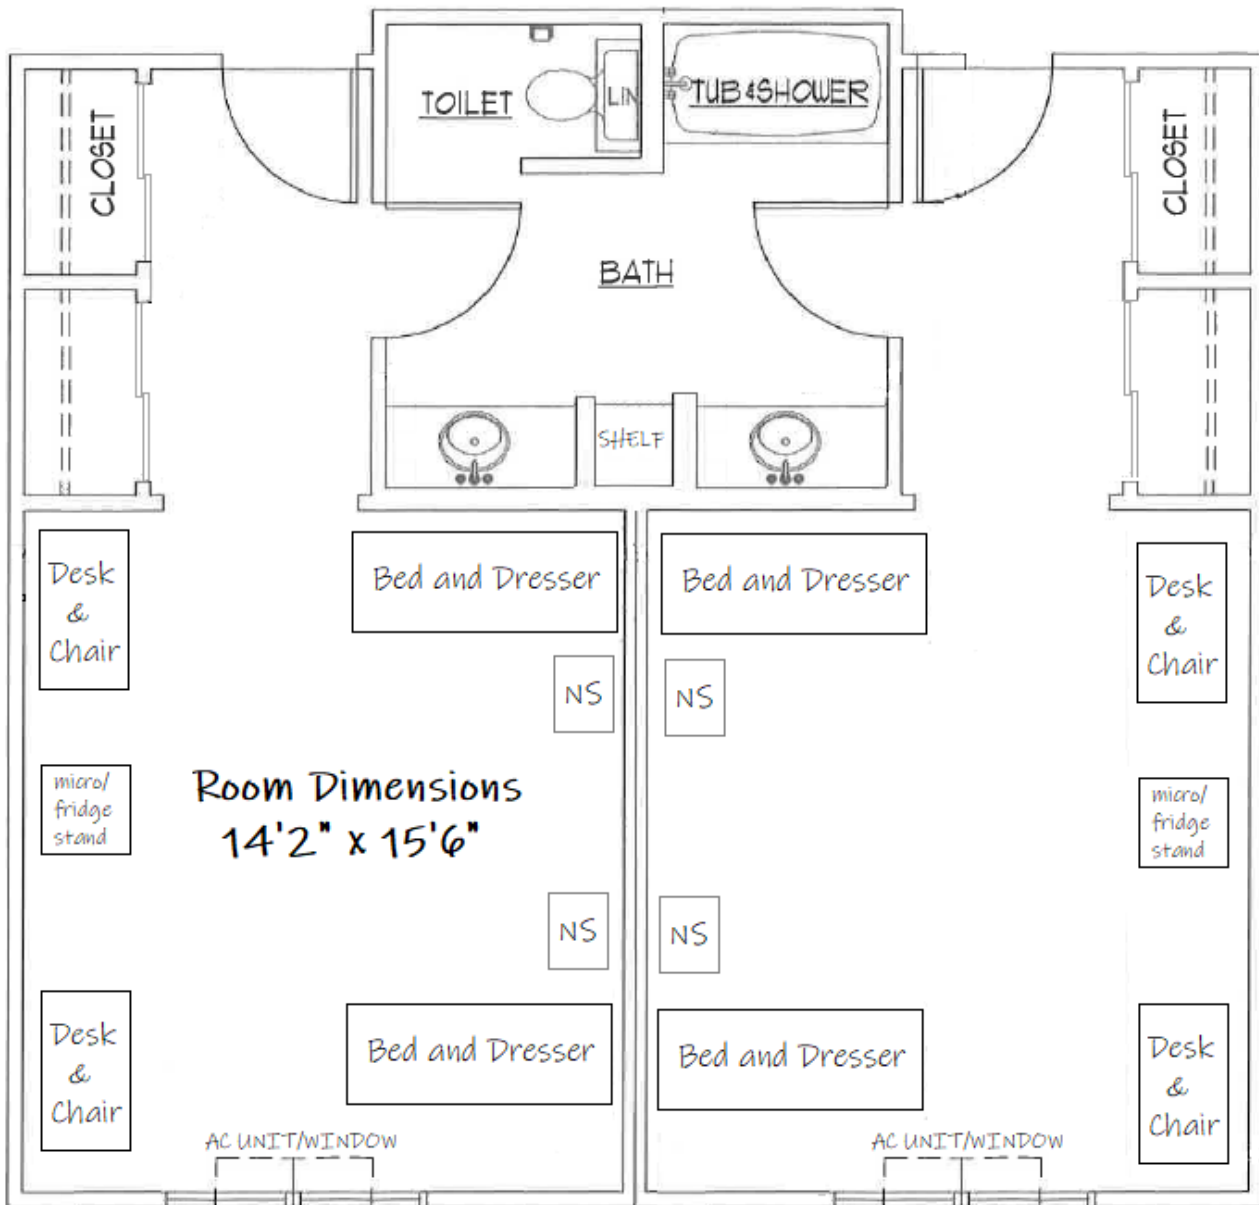

Typical Faulkner Suite

Window

Height: 5 ft.
Width: 6 ft.

Nightstand (2 Drawers)

Depth: 17.5 in.
Width: 22 in.
Height: 21.5 in.

Dresser (Under Bed-4 drawers)

Depth: 17.5 in.
Width: 64 in.
Height: 19 in.

Desk w/ Keyboard Drawer

Depth: 24 in.
Width: 48 in.
Height: 30 in.

Closet

2 shelf racks per closet
Depth: 24 in.
Width: 52 in.

Bathroom

3 shelves per student

Outlets:

4 under each desk
2 under TV
3 on bedside wall