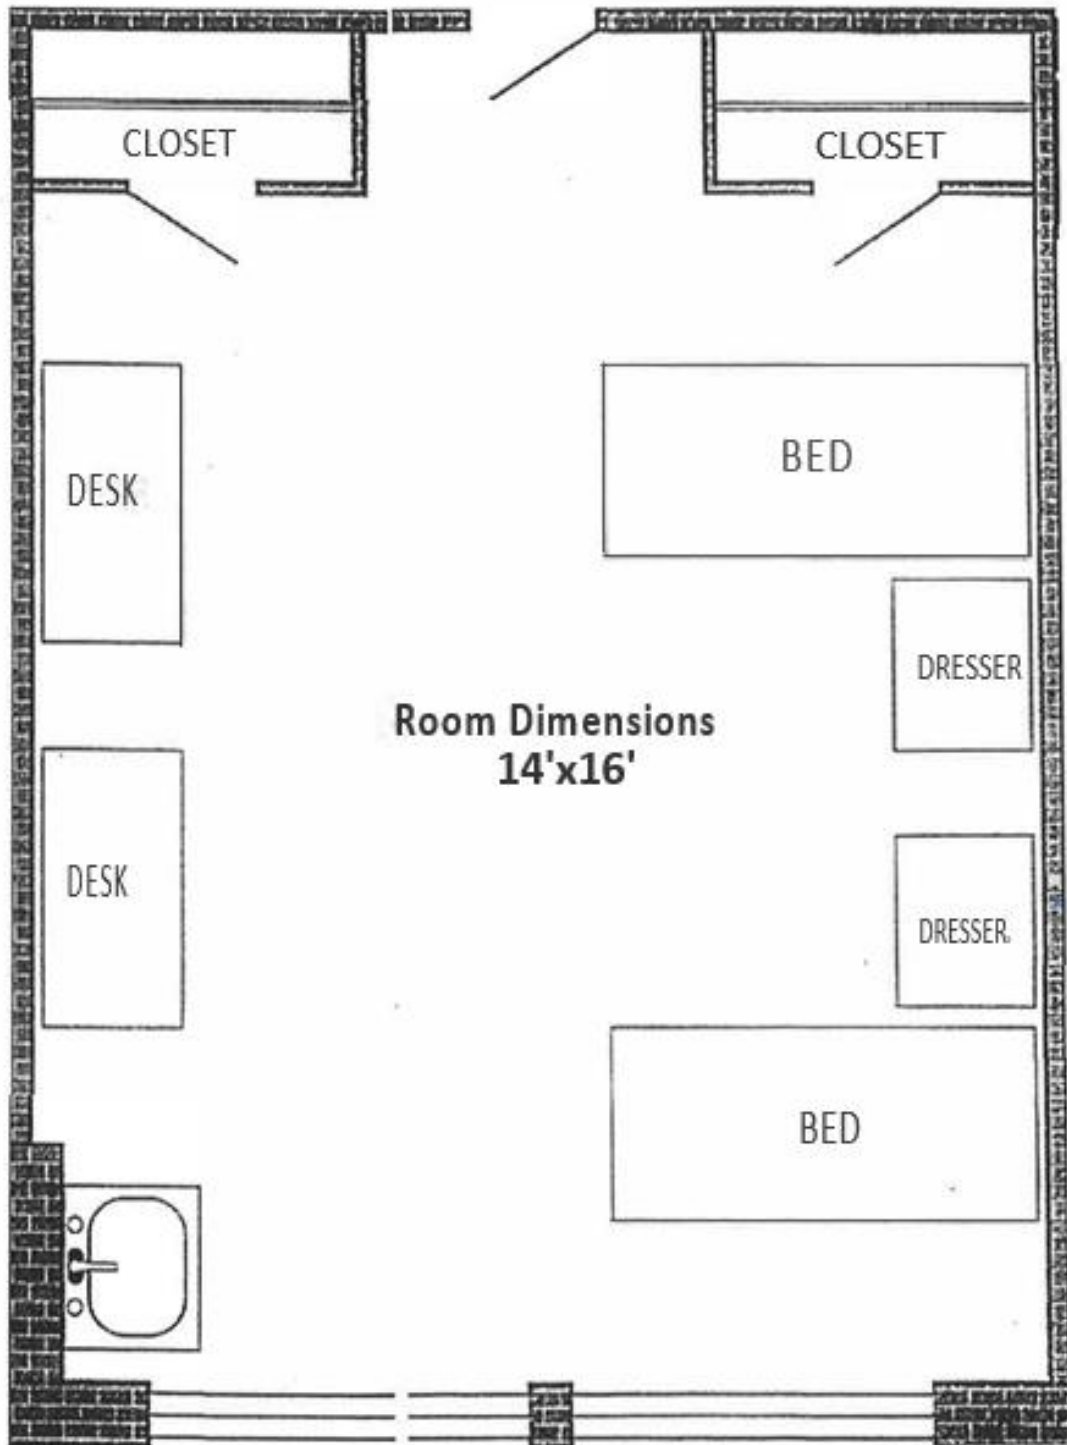

# Typical Delaney Room

**Double Window**  
Height: 64 in.  
Width: 81 ¾ in.

**Single Window**  
Height: 64 in.  
Width: 40 in.

**Dresser (4 drawers)**  
Depth: 15 in.  
Width: 64 in.  
Height: 21 in.

**Desk**  
Depth: 12 in.  
Width: 48 in.  
Height: 30 in.

**Closet**  
Depth: 25 in.  
Width: 51 in.